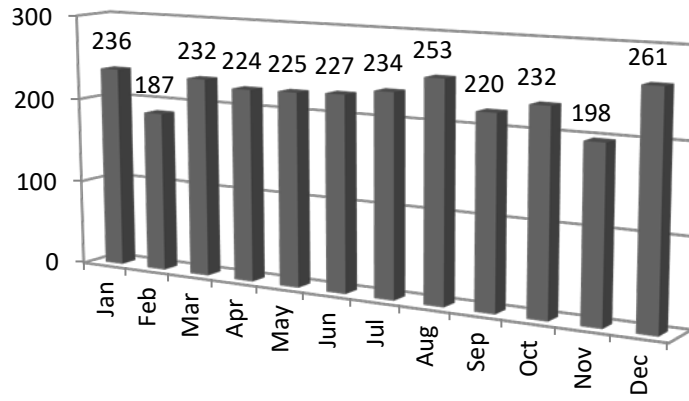

Jan Feb Mar Apr May Jun Jul Aug Sep Oct Nov Dec  
236 187 232 224 225 227 ## 253 220 232 198 261

- Fires
- EMS
- Crashes
- Rescues
- Hazards
- Service
- Good Intent
- False
- Other

### 2017 Requests for Service

64  
1923  
116  
6  
79  
144  
101  
294  
2