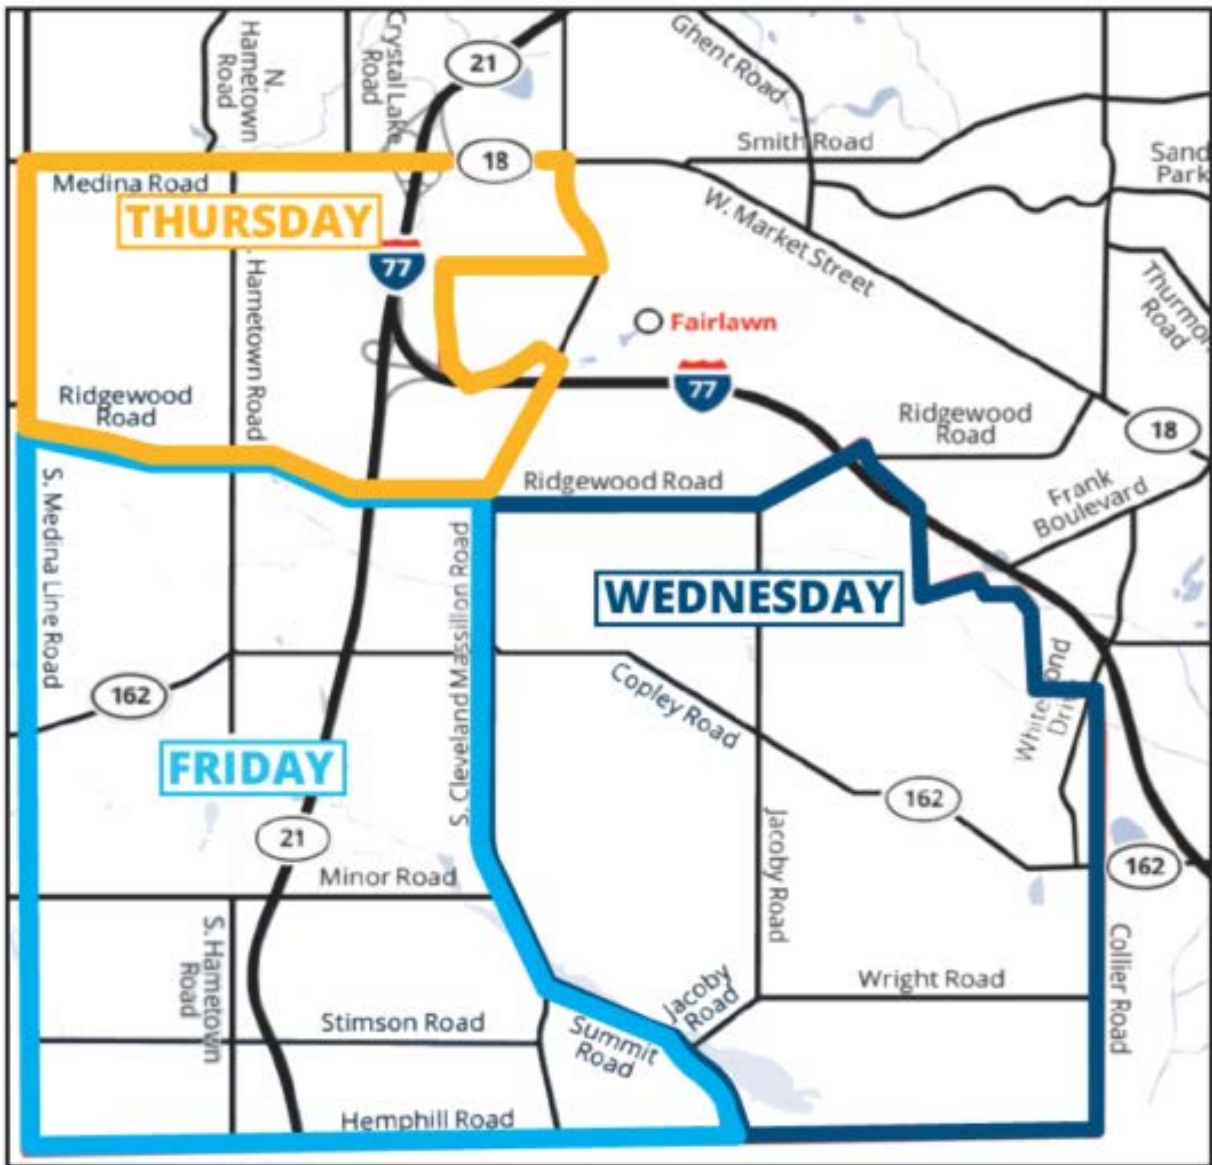

Copley Township Area Collection Map

ALL Trash "AND" Recycling is collected in the areas designated above. Recycling is now collected "every week" on the same day as the trash collection.